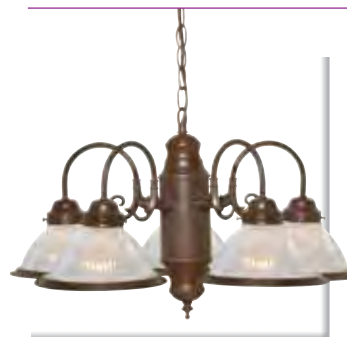

Five Light Chandelier
With clear ribbed shades
76-445 Old Bronze
(5) 60W A19 max.
Dimensions: Width 22",
Height 18", Chain 36"